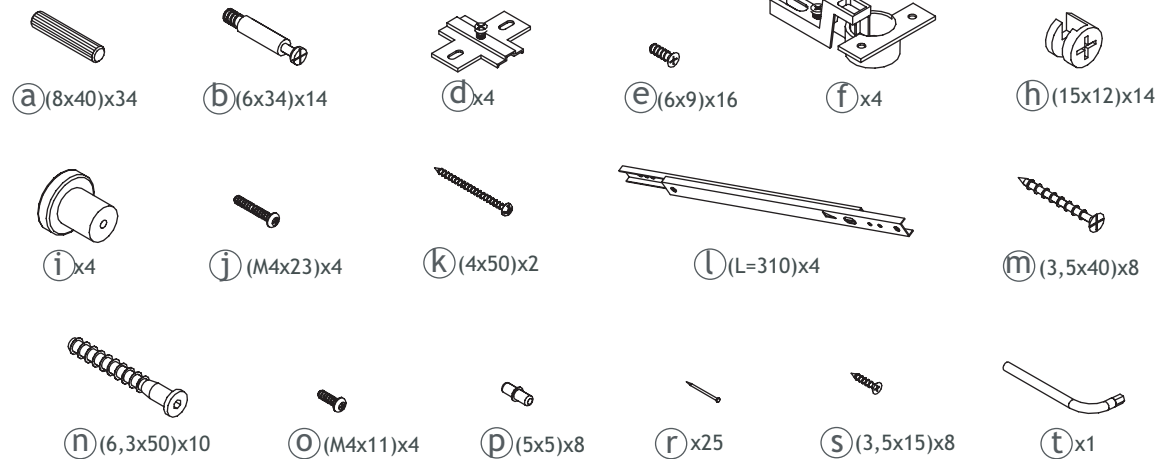

DESIGN FOR KIDS
Hoppe

Art. Nr. 36-4404

Dressing Commode

- | | |
|-------|-------|
| 1a x1 | 11 x1 |
| 1b x1 | 12 x1 |
| 2 x1 | 13 x2 |
| 3 x1 | 14 x4 |
| 4 x2 | 15 x2 |
| 5 x2 | 16 x1 |
| 6 x2 | 17 x1 |
| 7 x2 | 18 x1 |
| 8 x1 | 19 x1 |
| 9 x1 | |
| 10 x1 | |

1.

2.

3.

4.

9.

10.