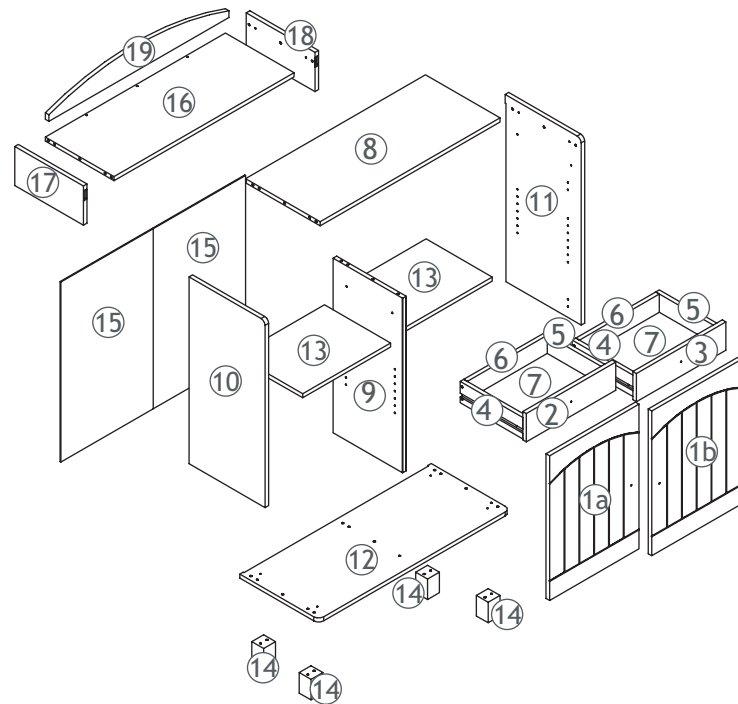

DESIGN FOR KIDS
Hoppe

Art. Nr. 36-4404

Dressing Commode

- | | |
|-------|-------|
| 1a x1 | 11 x1 |
| 1b x1 | 12 x1 |
| 2 x1 | 13 x2 |
| 3 x1 | 14 x4 |
| 4 x2 | 15 x2 |
| 5 x2 | 16 x1 |
| 6 x2 | 17 x1 |
| 7 x2 | 18 x1 |
| 8 x1 | 19 x1 |
| 9 x1 | |
| 10 x1 | |

1.

2.

3.

4.

9.

10.