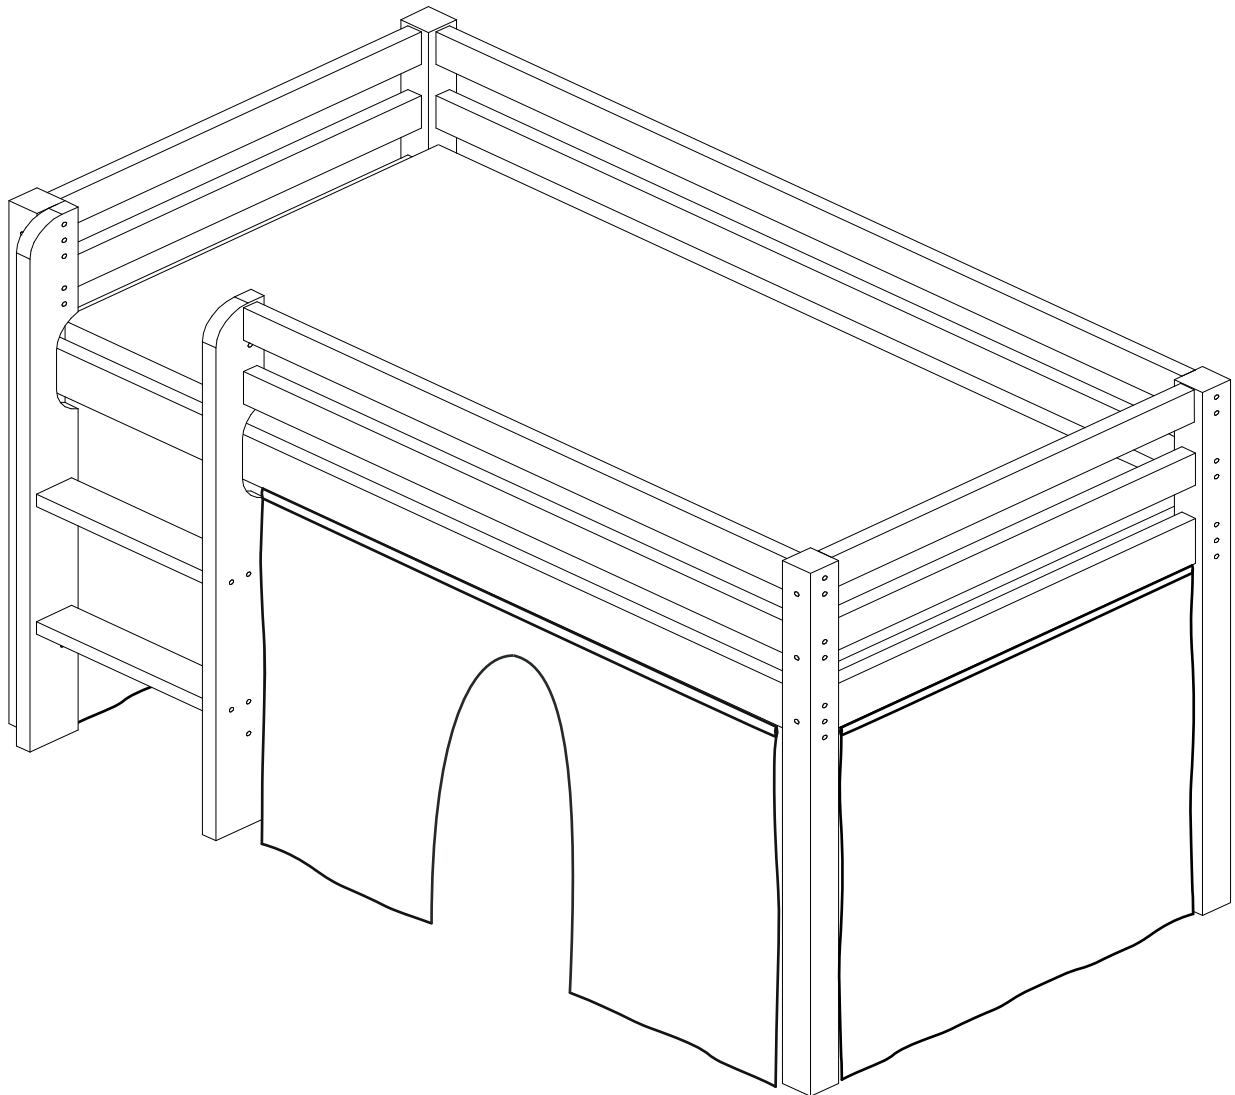

36-2701-WW-09A

www.hoppekids.com

facebook.com/hoppekids

[@hoppekids_official](https://instagram.com/hoppekids_official)

Hoppekids SIA, Novadnieki, LV-3801, Saldus