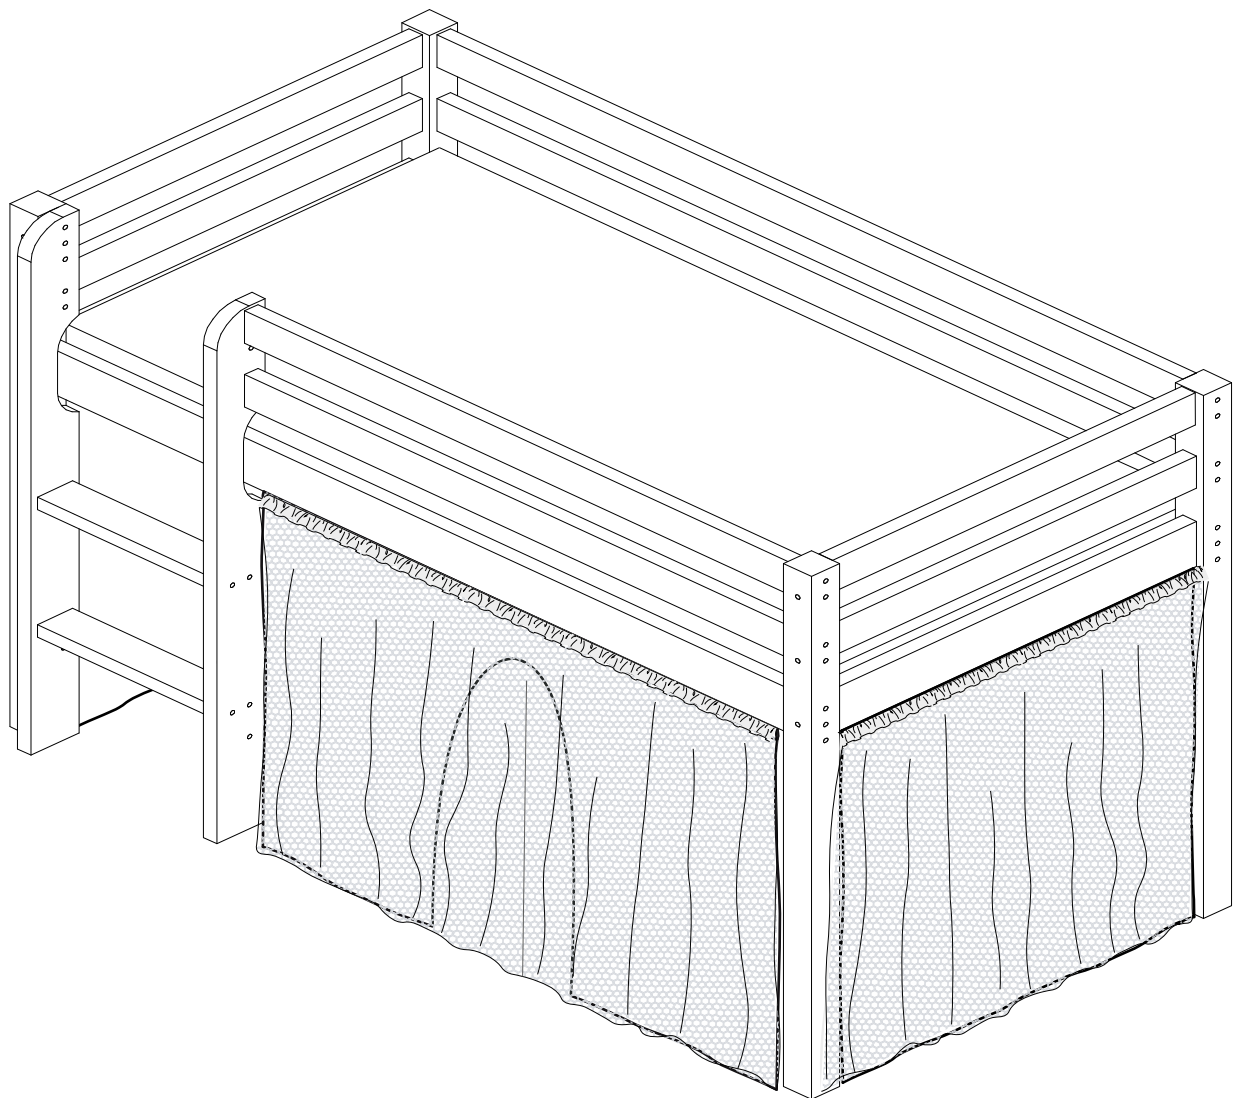

36-2702-WW-07M

www.hoppekids.com

facebook.com/hoppekids

[@hoppekids_official](https://instagram.com/hoppekids_official)

Hoppekids SIA, Novadnieki, LV-3801, Saldus