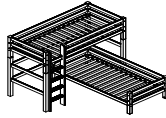

with ladder and Safety rail 1/2

Item no.	Out.dim. WxHxD cm	Color
PRE-A21-1	90x200 / 209x150x104	White
PRE-B21-1	90x200 / 209x150x104	White
PRE-A21-3	70x160 / 169x150x84	White

with slant ladder and Safety rail 1/2

Item no.	Out.dim. WxHxD cm	Color
PRE-A22-1	90x200 / 209x150x137	White
PRE-B22-1	90x200 / 209x150x137	White
PRE-A22-3	70x160 / 169x150x117	White

Highbeds

with ladder

Item no.	Out.dim. WxHxD cm	Color
PRE-A10-1	90x200 / 209x177x104	White
PRE-B10-1	90x200 / 209x177x104	White

with ladder and table top

Item no.	Out.dim. WxHxD cm	Color
PRE-A18-1	90x200 / 209x177x104	White
PRE-B18-1	90x200 / 209x177x104	White

Highbed angle

Item no.	Out.dim. WxHxD cm	Color
PRE-A11-1	90x200 / 209x177x216	White
PRE-B11-1	90x200 / 209x177x216	White