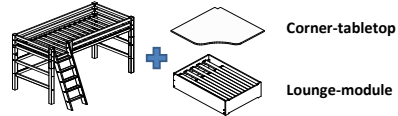

Highbed w/Corner-tabletop and Lounge-module

Item no.	Out.dim. WxHxD cm	Color
PRE-A14-1	90x200 / 209x177x104	White
PRE-B14-1	90x200 / 209x177x104	White

Highbeds

with slant ladder

Item no.	Out.dim. WxHxD cm	Color
PRE-A23-1	90x200 / 209x177x134	White
PRE-B23-1	90x200 / 209x177x134	White

with slant ladder and table top

Item no.	Out.dim. WxHxD cm	Color
PRE-A24-1	90x200 / 209x177x134	White
PRE-B24-1	90x200 / 209x177x134	White

Highbed angle with slant ladder

Item no.	Out.dim. WxHxD cm	Color
PRE-A25-1	90x200 / 209x177x216	White
PRE-B25-1	90x200 / 209x177x216	White

Highbed w/Corner-tabletop and Lounge-module

Item no.	Out.dim. WxHxD cm	Color
PRE-A27-1	90x200 / 209x177x134	White
PRE-B27-1	90x200 / 209x177x134	White

Models marked with blue has a flexible slat frame included in the price. This flexible slatframe consists of a wooden frame with 14 laminated and formpressed slats for higher comfort.