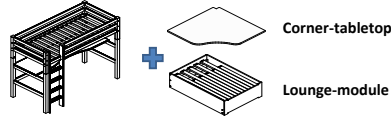

with ladder and table top

Item no.	Out.dim. WxHxD cm	Color
PRE-A18-1	90x200 / 209x177x104	White
PRE-B18-1	90x200 / 209x177x104	White

Highbed angle

Item no.	Out.dim. WxHxD cm	Color
PRE-A11-1	90x200 / 209x177x216	White
PRE-B11-1	90x200 / 209x177x216	White

Highbed w/Corner-tabletop and Lounge-module

Item no.	Out.dim. WxHxD cm	Color
PRE-A14-1	90x200 / 209x177x104	White
PRE-B14-1	90x200 / 209x177x104	White

Highbeds

with slant ladder

Item no.	Out.dim. WxHxD cm	Color
PRE-A23-1	90x200 / 209x177x134	White
PRE-B23-1	90x200 / 209x177x134	White