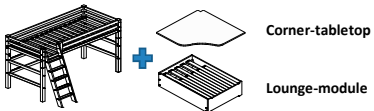

Highbed angle

Item no.	Out.dim. WxHxD cm	Color
PRE-A11-1	90x200 / 209x177x216	White
PRE-B11-1	90x200 / 209x177x216	White

Highbed angle with slant ladder

Item no.	Out.dim. WxHxD cm	Color
PRE-A25-1	90x200 / 209x177x216	White
PRE-B25-1	90x200 / 209x177x216	White

Highbed w/Corner-tabletop and Lounge-module

Item no.	Out.dim. WxHxD cm	Color
PRE-A14-1	90x200 / 209x177x104	White
PRE-B14-1	90x200 / 209x177x104	White

Highbed w/Corner-tabletop and Lounge-module

Item no.	Out.dim. WxHxD cm	Color
PRE-A27-1	90x200 / 209x177x144	White
PRE-B27-1	90x200 / 209x177x144	White