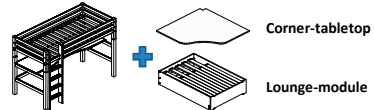

Highbed angle

Item no.	Out.dim. WxHxD cm	Color
PRE-A11-1	90x200 / 209x177x216	White
PRE-B11-1	90x200 / 209x177x216	White

Highbed angle with slant ladder

Item no.	Out.dim. WxHxD cm	Color
PRE-A25-1	90x200 / 209x177x216	White
PRE-B25-1	90x200 / 209x177x216	White

Highbed w/Corner-tabletop and Lounge-module

Item no.	Out.dim. WxHxD cm	Color
PRE-A14-1	90x200 / 209x177x104	White
PRE-B14-1	90x200 / 209x177x104	White

Highbed w/Corner-tabletop and Lounge-module

Item no.	Out.dim. WxHxD cm	Color
PRE-A27-1	90x200 / 209x177x144	White
PRE-B27-1	90x200 / 209x177x144	White